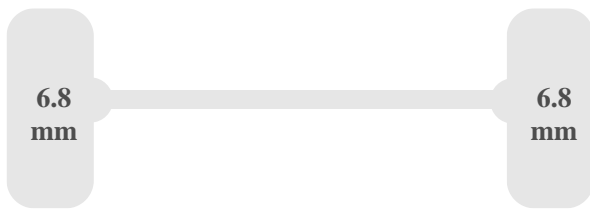

• coil_spring