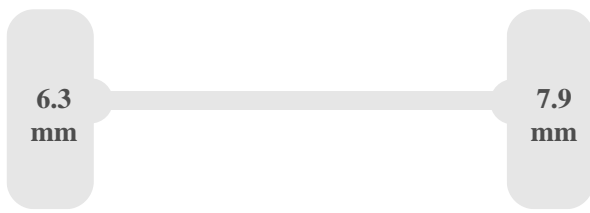

First axle

- disk
- coil_spring