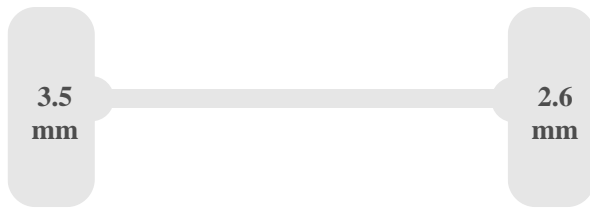

Rain Sensor

Lashing Eyes

Cargo Area Lighting

Assen

First axle

- disk
- coil_spring