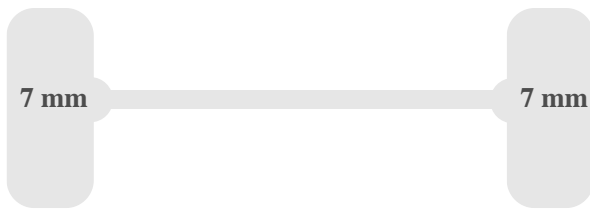

Assen

First axle

- Steering axle
- disk
- coil_spring