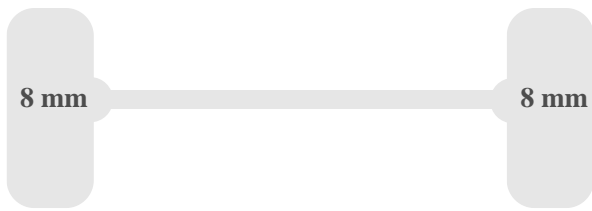

Vehicle features

Slat Lining
Rain Sensor

Lashing Eyes

Cargo Area Lighting

Assen

First axle

- Steering axle
- disk
- coil_spring

Second axle