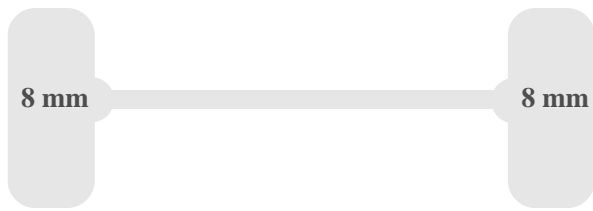

Lashing Eyes

Cargo Area Lighting

Assen

First axle

- Steering axle
- disk
- coil_spring

Second axle

- disk
- parabolic