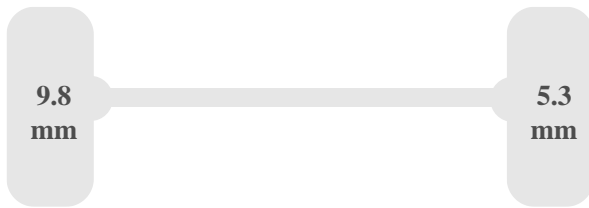

Assen

First axle

- Steering axle
- disk
- coil_spring